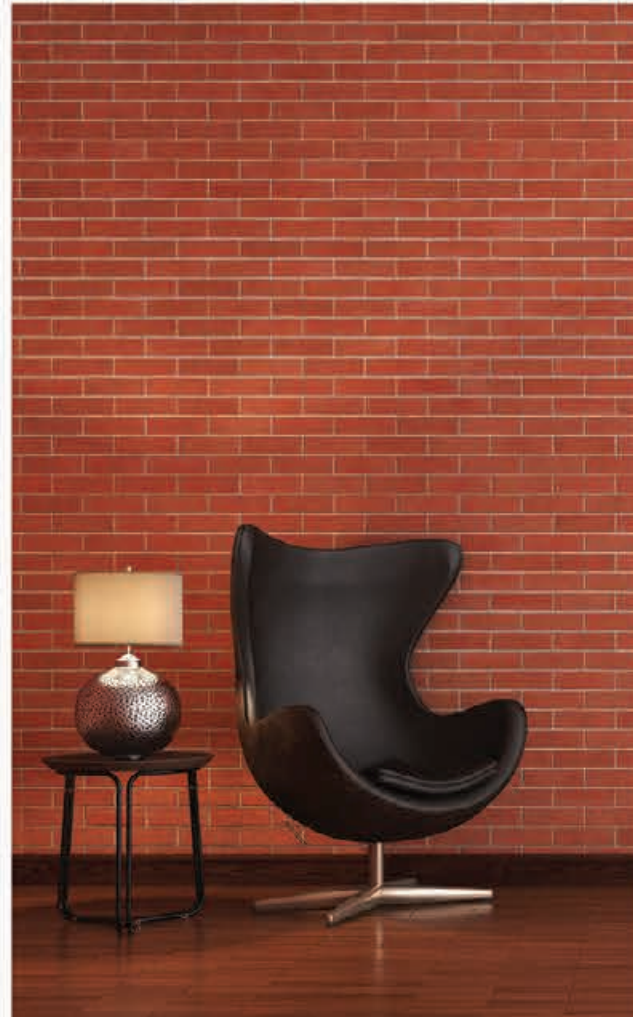

YOUNG COLLECTOR

New approach which allows using classical and traditional in modern surrounding.

SOLID