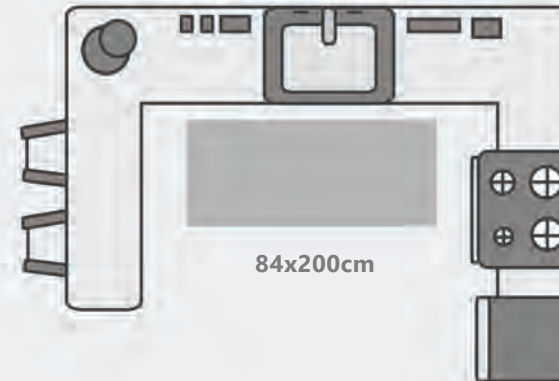

AREA RUG PLACEMENT GUIDE

DINING ROOM

KITCHEN

84x200cm