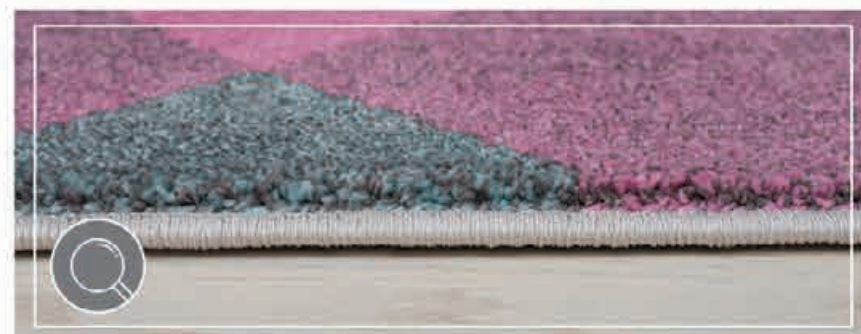

PASTEL

NEW
Collection

PASTEL

Soothing simplicity daringly charged with color rounds up every room and is equally attractive to all generations. Thanks to neutral tones this collection amazingly completes each ambiance.

Hand carved

33

Unique patterns with
3d effects

100% PP

14 mm | 2.590g/m²

Bedroom

Living room

Kids room