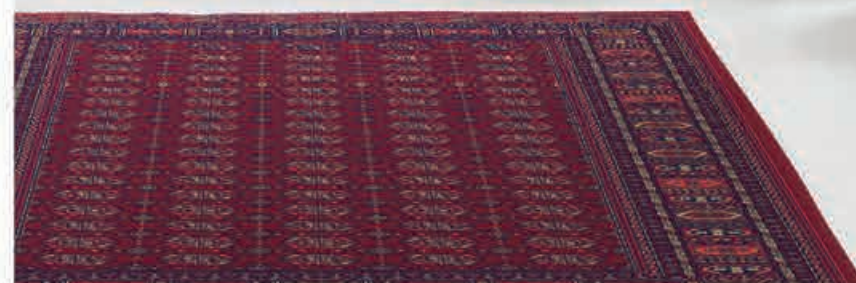

SOLID

Collection **SOLID**

Classical designs and their modern interpretations make Solid rugs collection contemporary. These rugs are an excellent combination of several advantages - quality rug, easy to maintain, at a reasonable price. They fit excellently into the spaces where multitude of styles are mixed, but also into simple modern interiors, with geometrical and monochromatic setting.

57

Return of the classic in
a majestic way

100% PP

8 mm | 1.955g/m²

Bedroom

Living room

Corridor

Kitchen