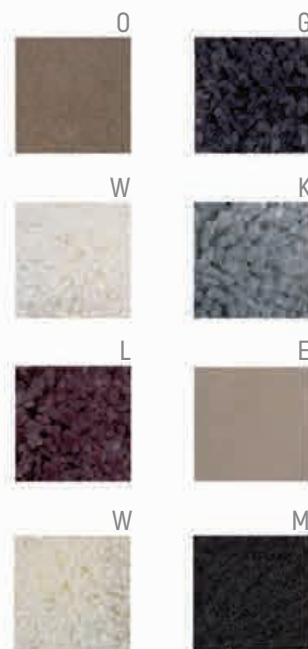

Collection BOHO

Rugs that fully conquer with their sophisticated appearance! Excellent combination of ultra soft touch polypropylene and white polyester in modern and classical designs that are always popular. Different heights of the extremely dense pile create 3D effect that will enrich the room and make impressive atmosphere and experience unforgettable.

Turn your floor
into artwork

80%PP/20%PES

8-11 mm | 3.210g/m²

Bedroom

Living room

Corridor