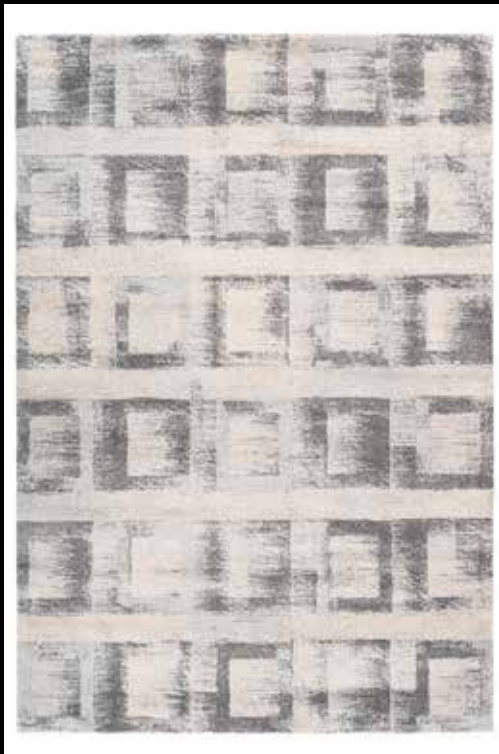

SEN 500 Grey