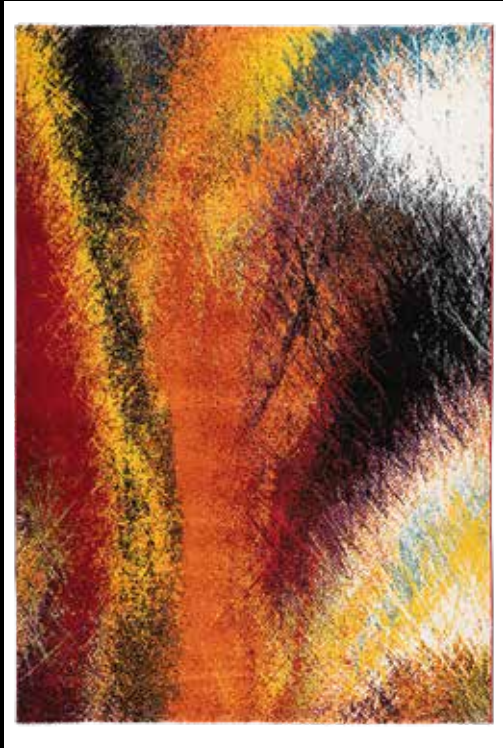

ESP 300 Rainbow