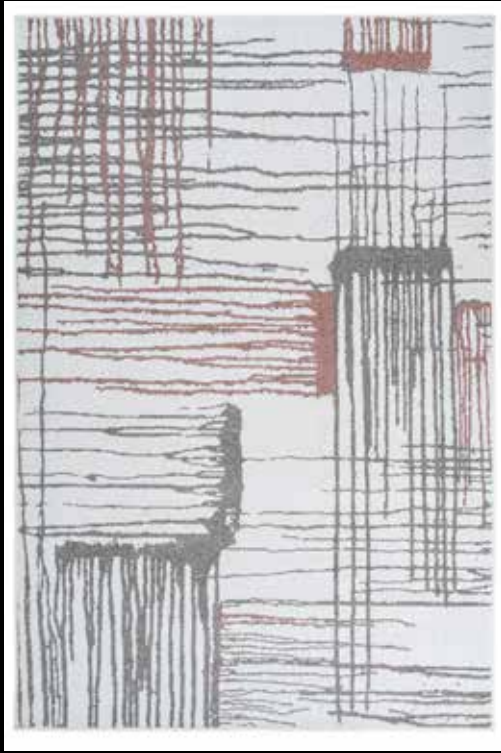

Power Loomed, Jute Backing

Total Height

± 12 mm

Weight/sqm

± 1.500 g

Sizes

200 x 290, 160 x 230, 120 x 170, 80 x 150, 60 x 110

BRA 302 Powder Pink