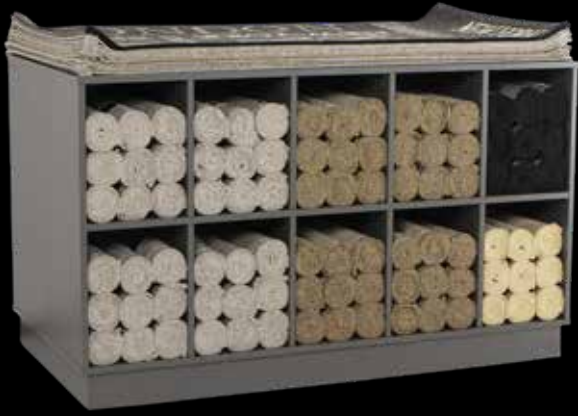

Sales Presenter 1

Size (approximately)
Width 230 cm / Depth 190 cm / Height 70 cm

Sales Presenter 2

Size (approximately)
Width 230 cm / Depth 160 cm / Height 89 cm

Carpet Department. LALEE VARIOUS.

144

Sales Presenter 3