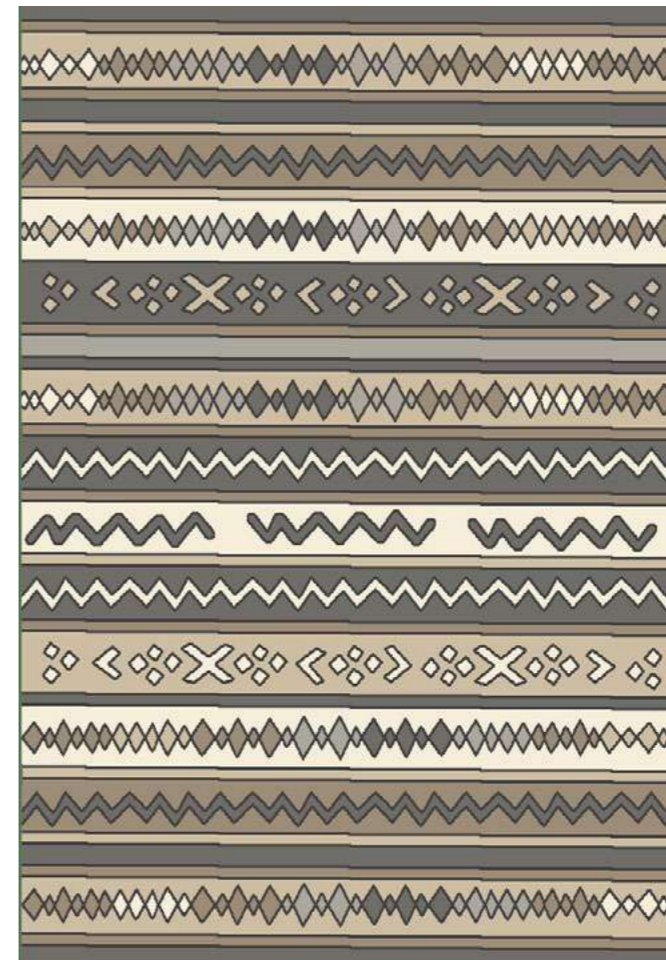

Pile Height
2.400 gr/qm

It reinterprets,

nature's intimate influence with a lean and
stylish design approach.

546-01 Beige Grey

547-01 Beige Grey

080x150 | 120x170 | 160x230 | 200x290

548-01 Beige

549-01 Beige