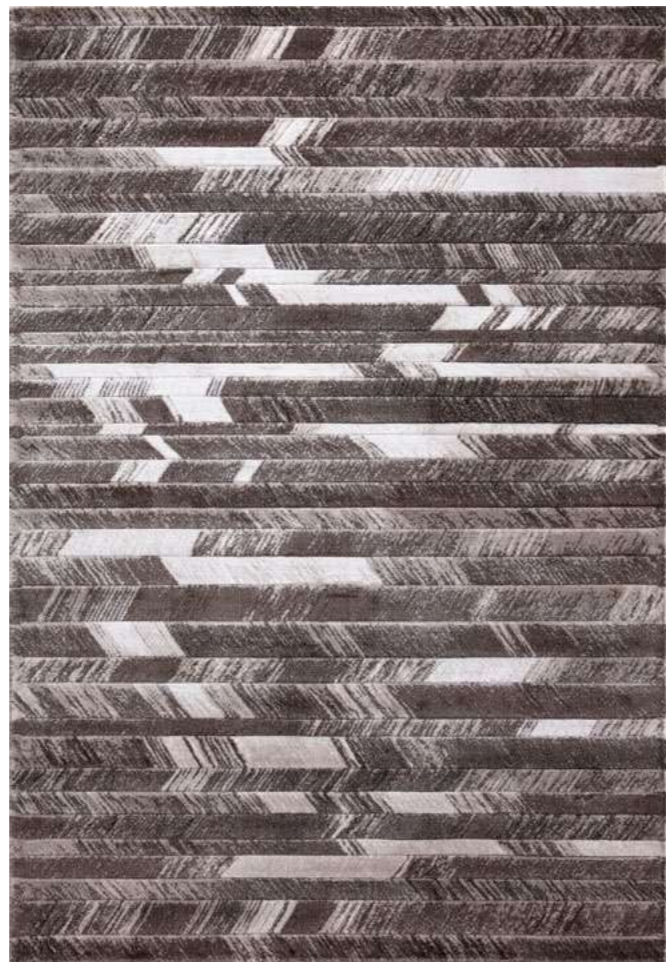

Pile Height
2.250 gr/qm

It maximizes,
the elegance you seek in living spaces
with its special designs.

125 Blue

125 Coffee

080x150 | 120x170 | 160x230 | 200x290

115 Blue

115 Silver

080x150 | 120x170 | 160x230 | 200x290