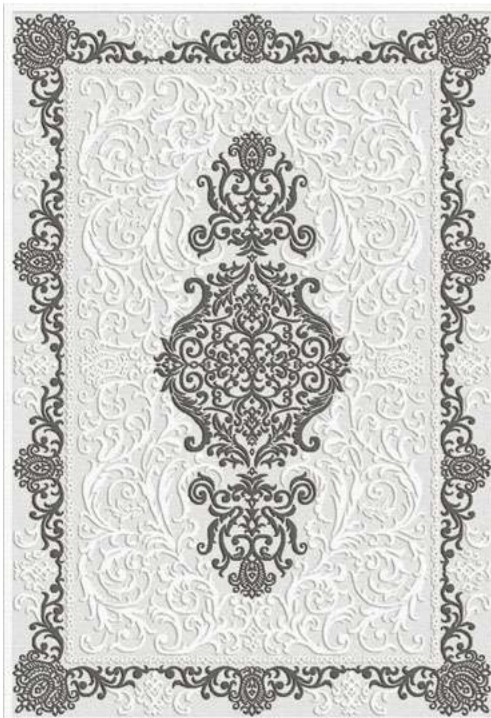

Pile Height
2.750 gr/qm

It welcomes you
with its soft touch and adds a whole
new meaning to the elegance of the past.

124AA Beige

124AA Grey

124AA Blue

FL10A Beige

FL10A Blue

FL10A Grey