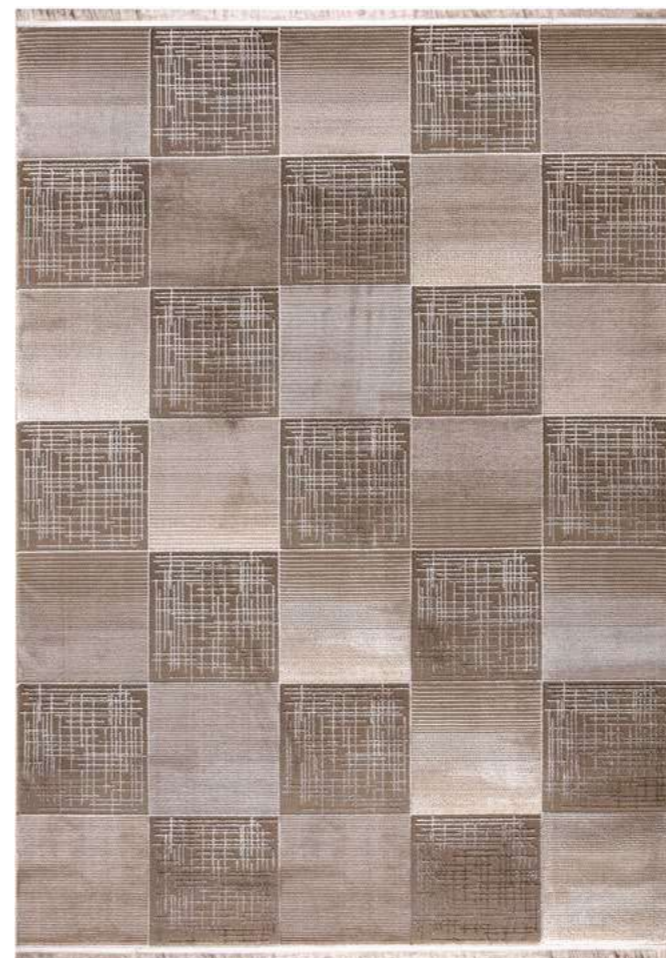

Astana

collection

128JA Beige