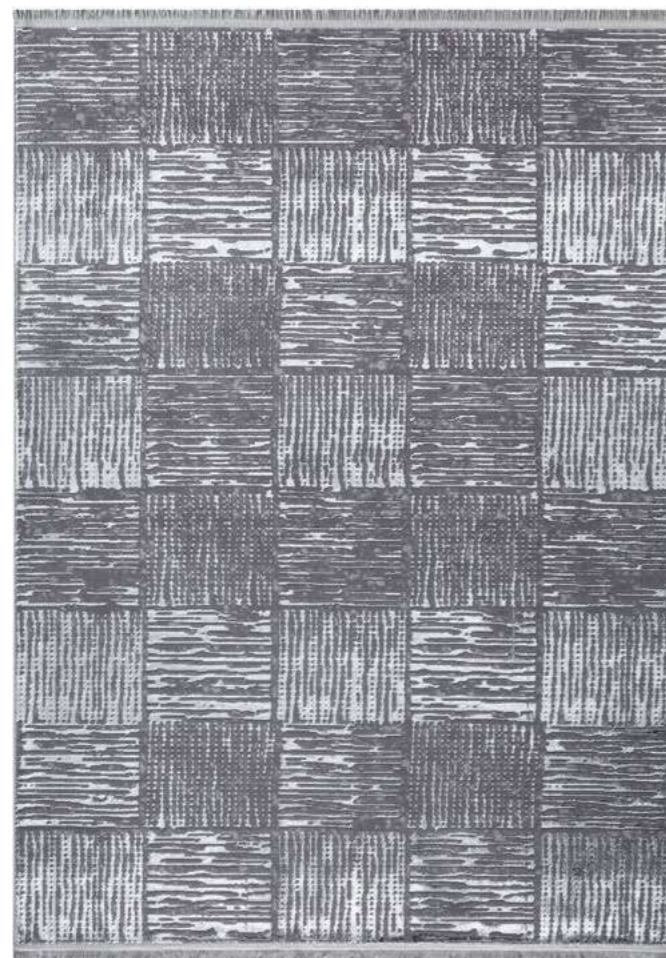

Pile Height
1.950 gr/qm

It adds

a stylish dynamism to the modern design line, bringing your spaces together with an elegant aesthetic sense.

Bihter

collection

AO50A Grey

AO51A Grey

AO53A Grey