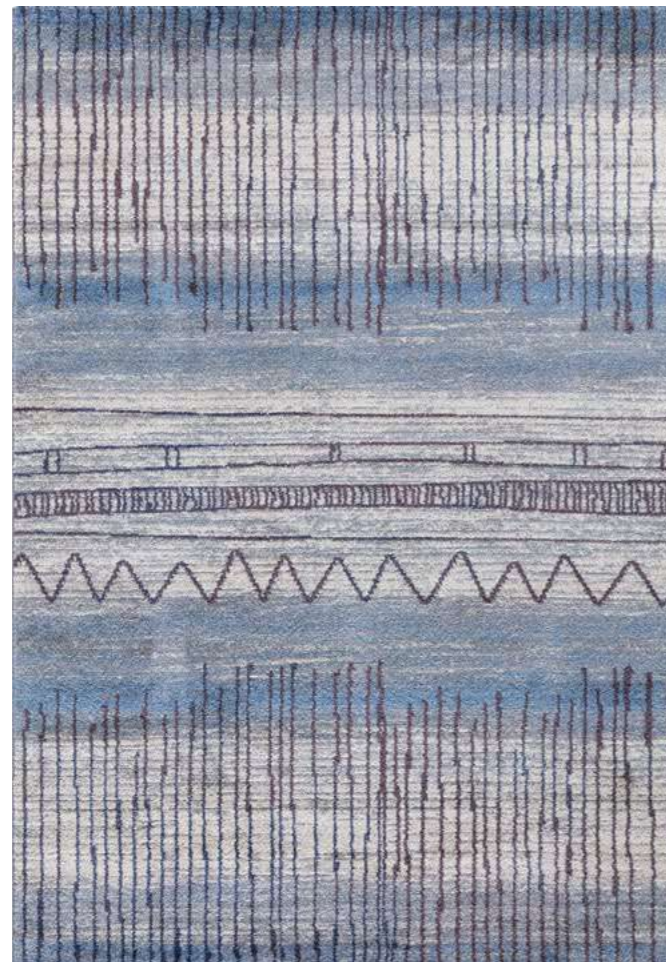

330 White

080x150 | 120x170 | 160x230 | 200x290