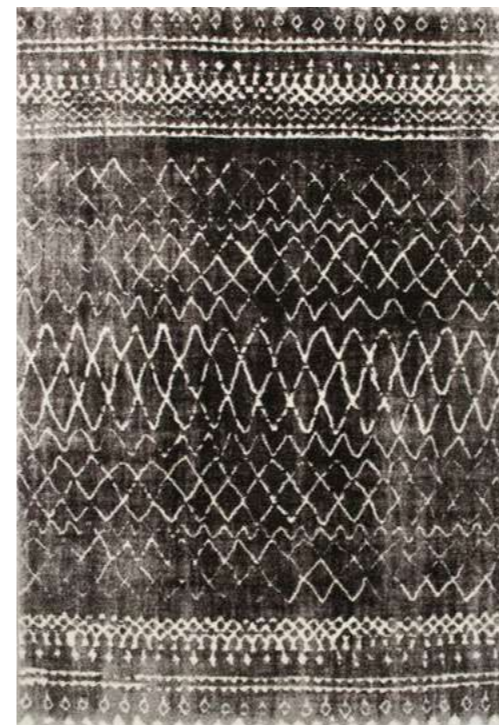

It adds richness to
the decoration by complementing the modern design
line with its lean geometry.

500-01 Grey

500-03 Beige-Grey

080x150 | 120x170 | 160x230 | 200x290

490-01 Anthracite

490-04 Coffee

490-05 Red