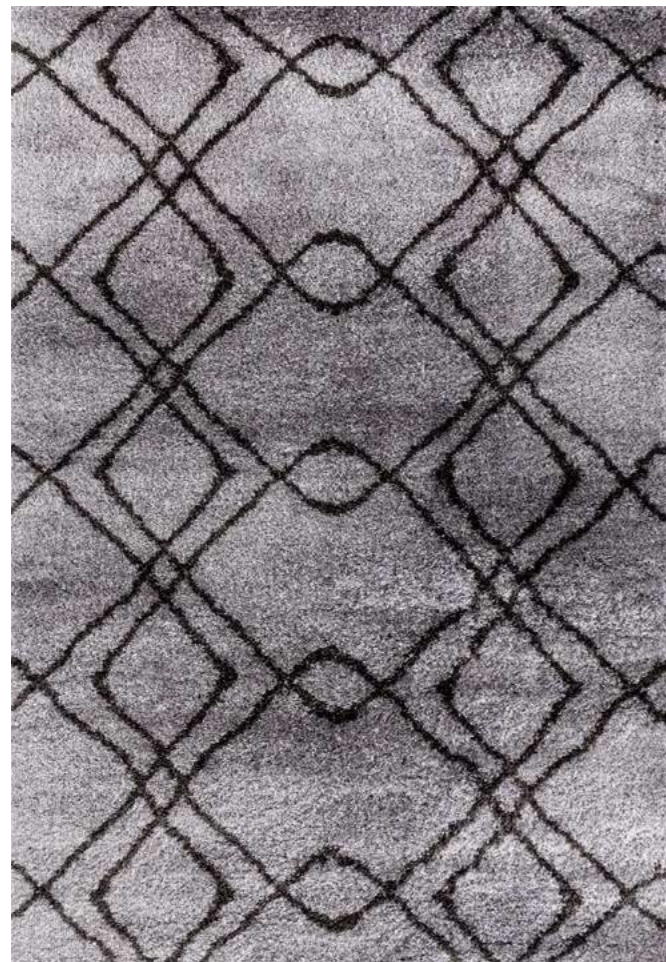

500 Anthracite