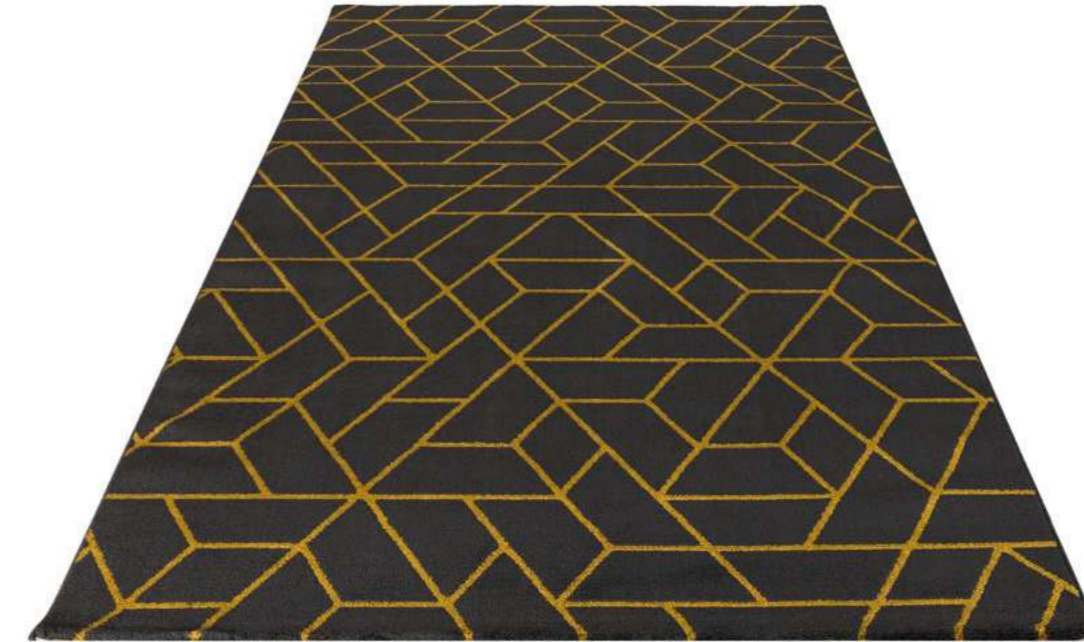

Helsinki

Materials
100% Soft Polyester

Pile Height
12 mm

Pile Height
2.200 gr/qm

The lean dynamism
of geometric patterns remains
the indispensable part of modern decoration in the new season.