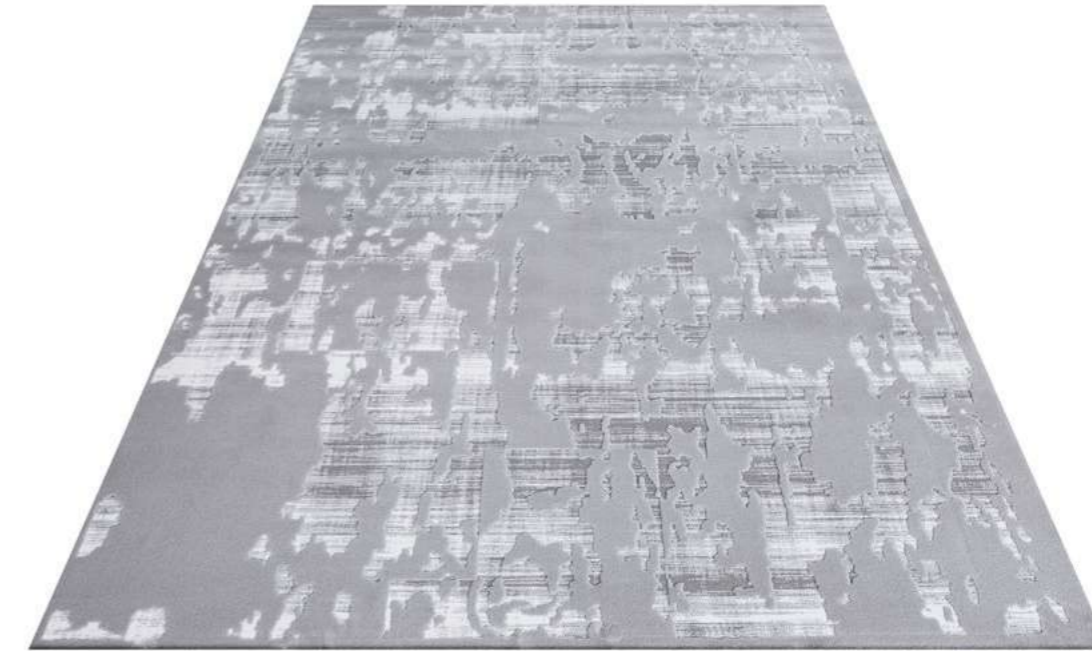

With modern
and stylish patterns, it gives you the
freedom to decorate your home.