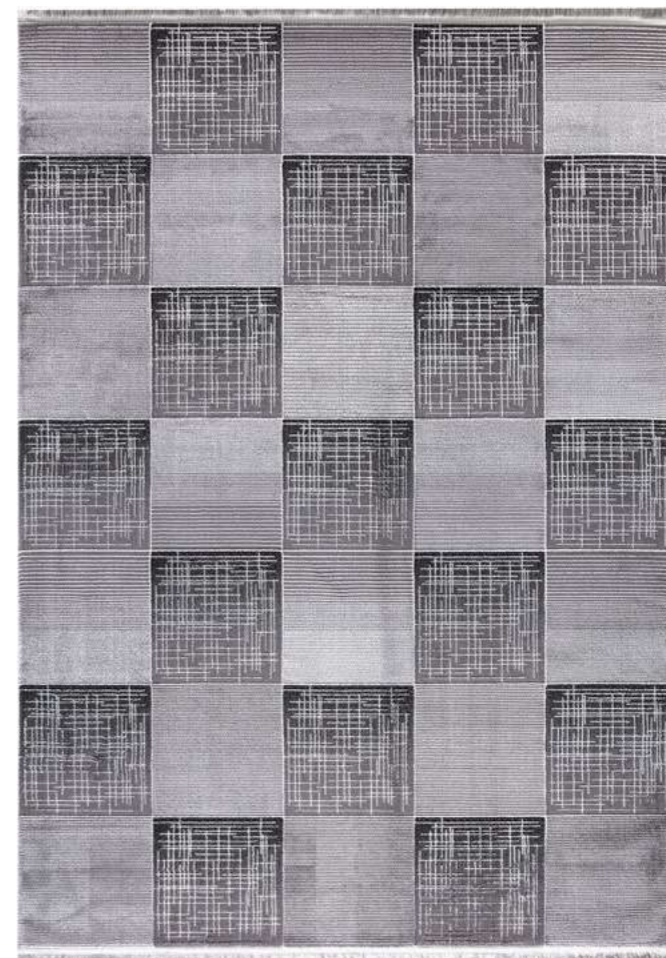

Astana

collection

080x150 | 080x300 | 120x180 | 160x230 | 200x290

Astana

collection

128JA Grey

080x150 | 080x300 | 120x180 | 160x230 | 200x290