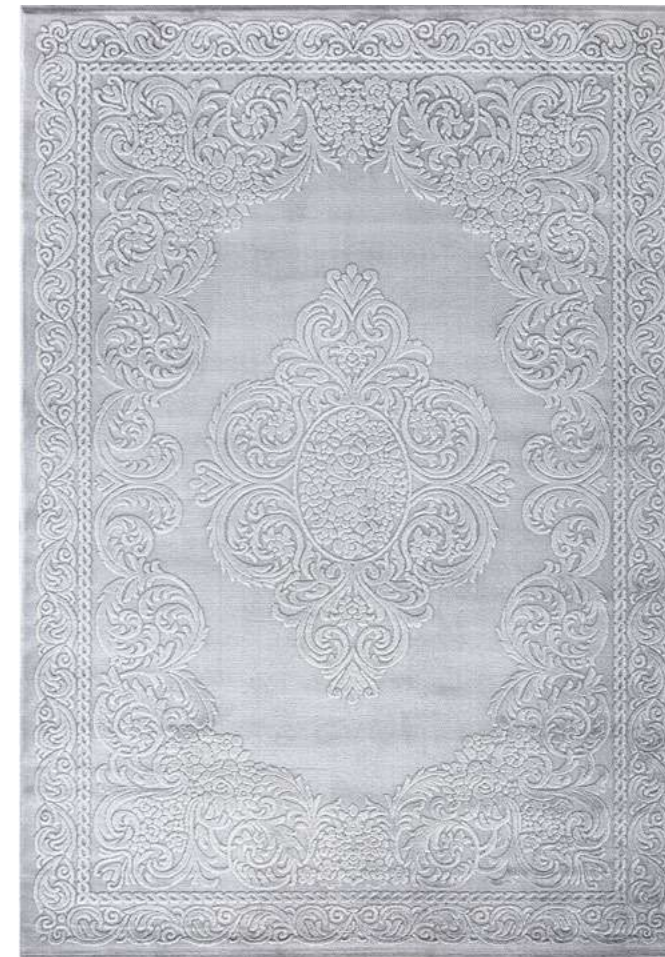

Pile Height
12 mm

Pile Height
3.100 gr/qm

It is designed

with a new perspective on
classic carpet design.

8984A Beige

8984A-Ivory

8984A Grey

9401A Beige