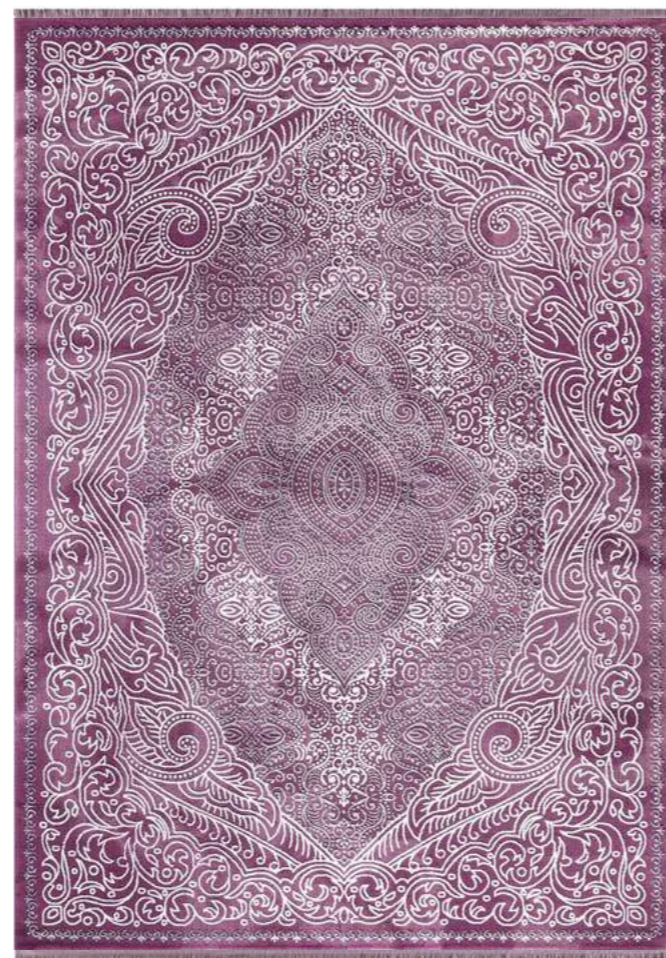

Pile Height
2.700 gr/qm

It brings,

the classic aesthetics of the past to the places with its bright structure and stylish appearance.

Astana

collection

102IA Beige

102IA Grey

 102IA Lila