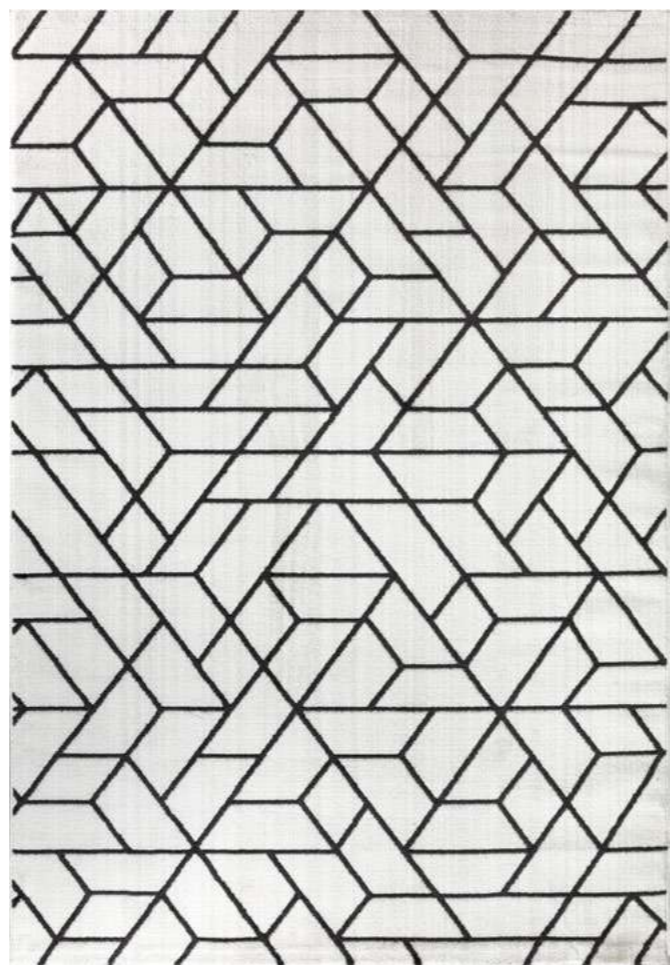

Pile Height
2.200 gr/qm

The lean dynamism
of geometric patterns remains
the indispensable part of modern decoration in the new season.

Helsinki

collection

180 White

181 Dark Grey

182 White

183 Dark Grey