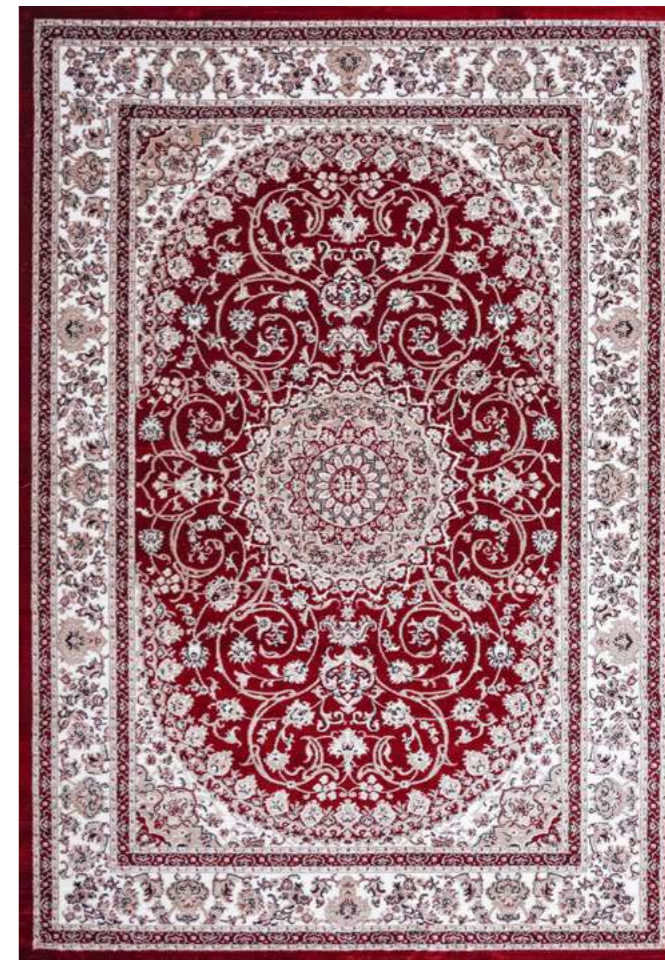

With its elegant
and stylish patterns, it brings the classic
aesthetic of the past to the sights.

2308 Red

F466A Black

F466A Red

X084B Black

X084B Red

Bitez

Materials
100% Acrylic
Pile Height
12 mm
Pile Height
2.550 gr/qm